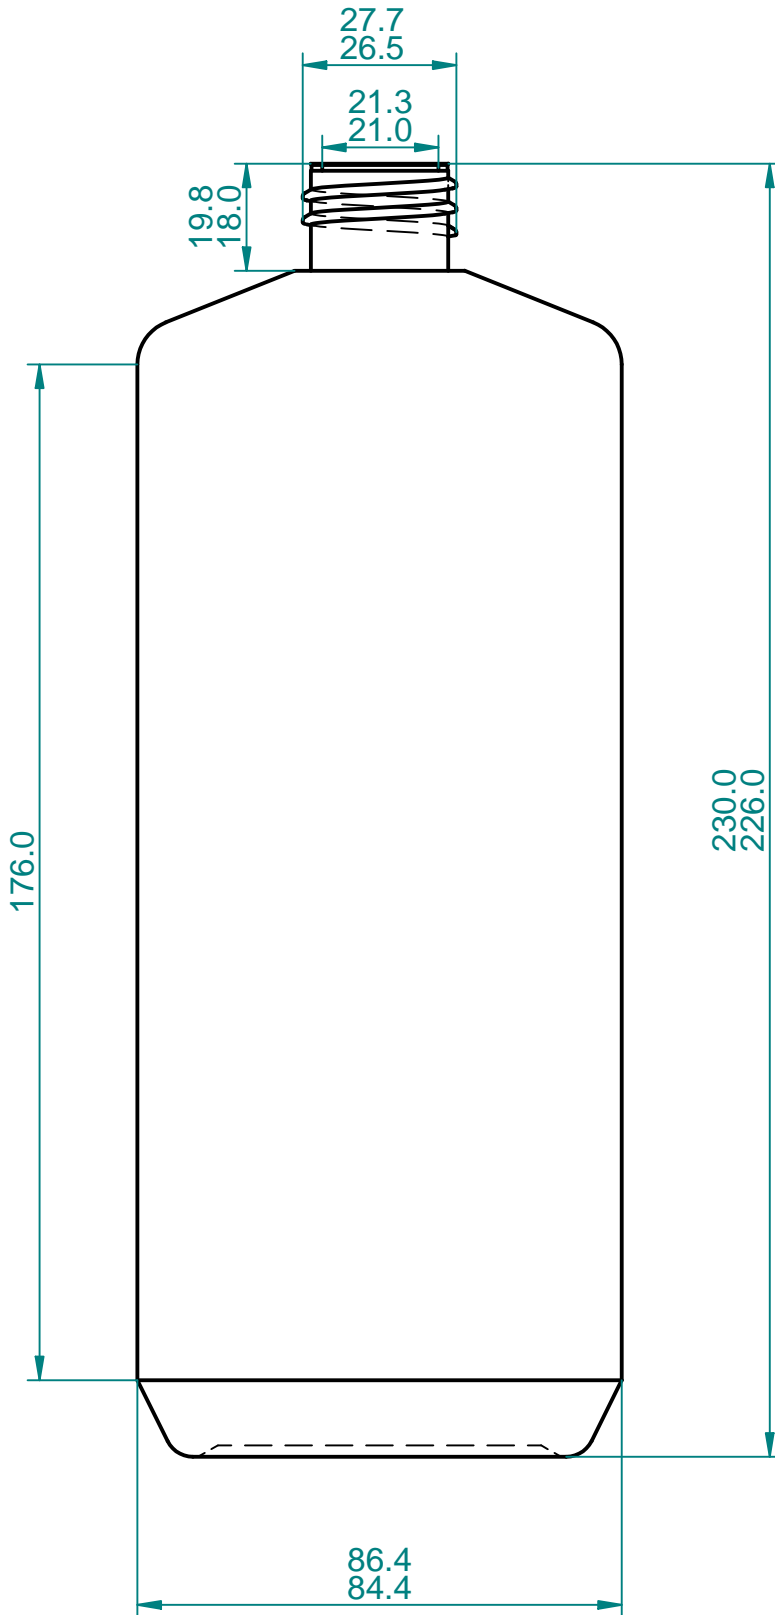

REVISION HISTORY		
REV	DESCRIPTION	DATE

UNLESS OTHERWISE SPECIFIED
 DIMENSIONS ARE IN MILLIMETERS
 ANGLES ±X.X°
 2 PL ±X.XX 3 PL ±X.XXX

	DRAWN	DATE	
NAME	John	Name?:Mac	
CHECKED			TITLE
SCALE	0.75:1	SHEET 1 OF 1	1ltr HDLD 28410 Cyl
SIZE	FILE NAME: 1ltr HD28410.dft		REV
A4			1